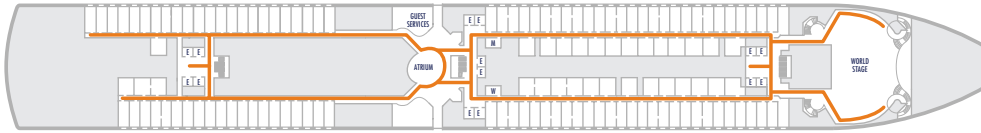

DECK 1—MAIN DECK

DECK 2—LOWER PROMENADE DECK

DECK 3—PROMENADE DECK

DECK 4—UPPER PROMENADE DECK

DECK 5—VERANDAH DECK

DECK 6—UPPER VERANDAH DECK

DECK 7—ROTTERDAM DECK

DECK 8—NAVIGATION DECK

DECK 9—LIDO DECK

DECK 10—PANORAMA DECK

DECK 11—OBSERVATION DECK

ACCESSIBILITY KEY

-  Accessible Restrooms
-  Wheelchair Accessible Routes
-  May require assistance with doors to access route

- Observation Deck
- Lido Deck
- Rotterdam Deck
- Verandah Deck
- Promenade Deck
- Main Deck
- Panorama Deck
- Navigation Deck
- Upper Verandah Deck
- Upper Promenade Deck
- Lower Promenade Deck