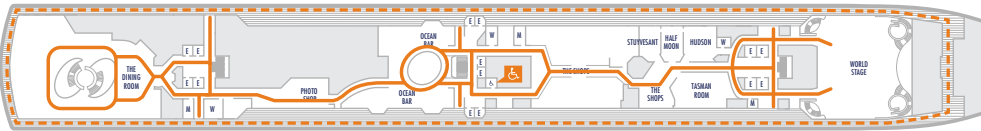

DECK 1—MAIN DECK

DECK 2—LOWER PROMENADE DECK

DECK 3—PROMENADE DECK

DECK 4—UPPER PROMENADE DECK

DECK 5—VERANDAH DECK

DECK 6—UPPER VERANDAH DECK

DECK 7—ROTTERDAM DECK

DECK 8—NAVIGATION DECK

DECK 9—LIDO DECK

DECK 10—PANORAMA DECK

DECK 11—OBSERVATION DECK

ACCESSIBILITY KEY

-  Accessible Restrooms
-  Wheelchair Accessible Routes
-  May require assistance with doors to access route

- Observation Deck
- Lido Deck
- Rotterdam Deck
- Verandah Deck
- Promenade Deck
- Main Deck
- Panorama Deck
- Navigation Deck
- Upper Verandah Deck
- Upper Promenade Deck
- Lower Promenade Deck